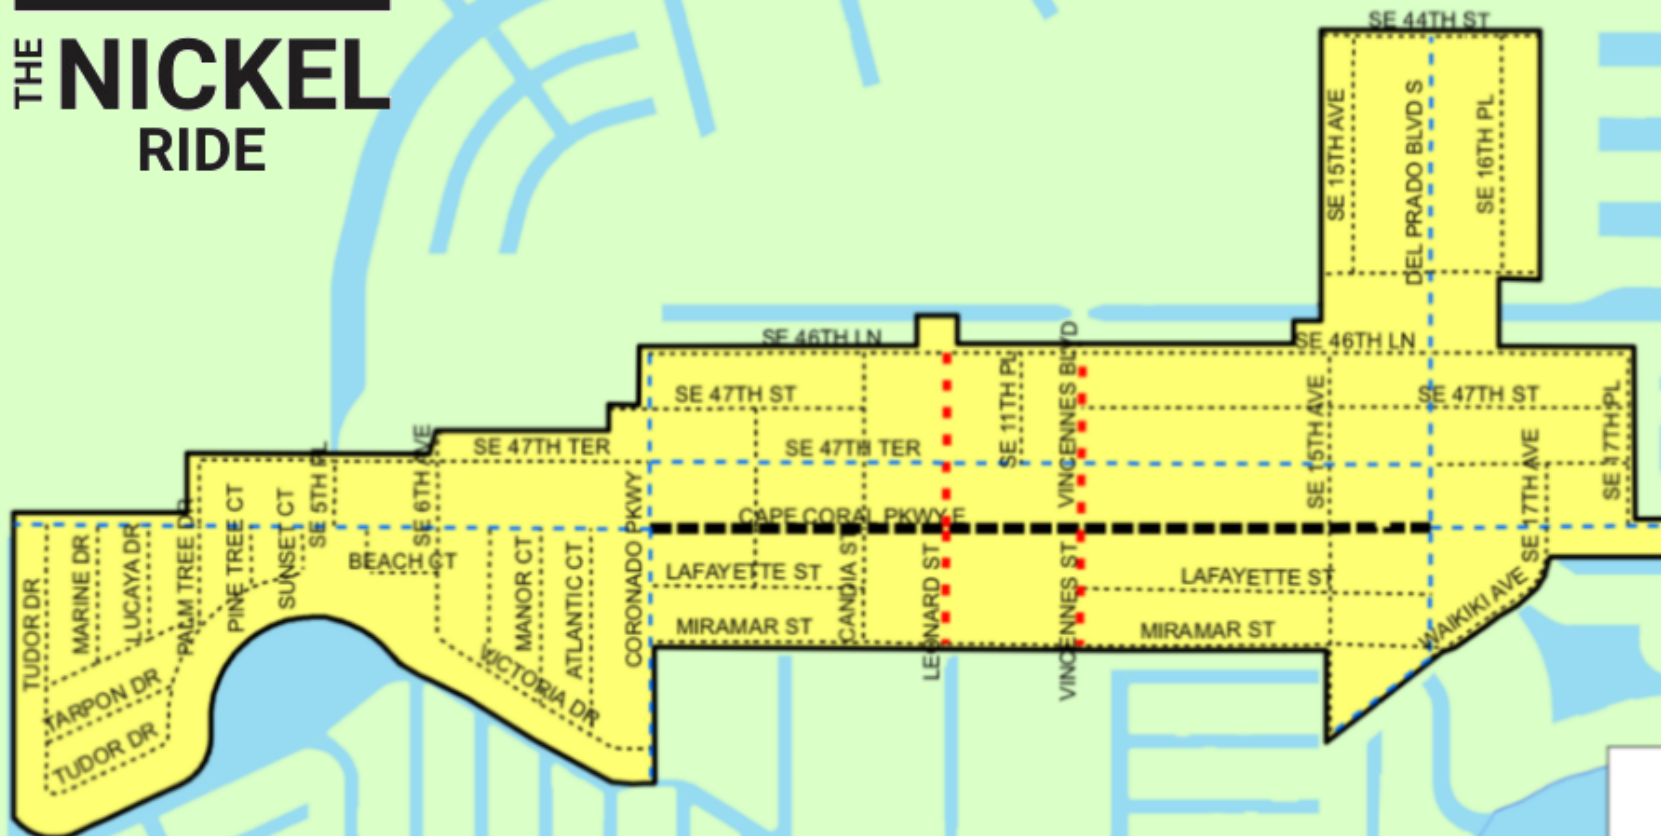

THE NICKEL RIDE

South Cape Downtown District (SC) Street Designations

Council has established these street designations within the SC District which govern permitted and special exception uses, building setbacks, building frontages, and off-street parking area location. The established street designations are illustrated in the SC District Street Designation Map.

This Street Designation Map is part of the Official Zoning District Map.