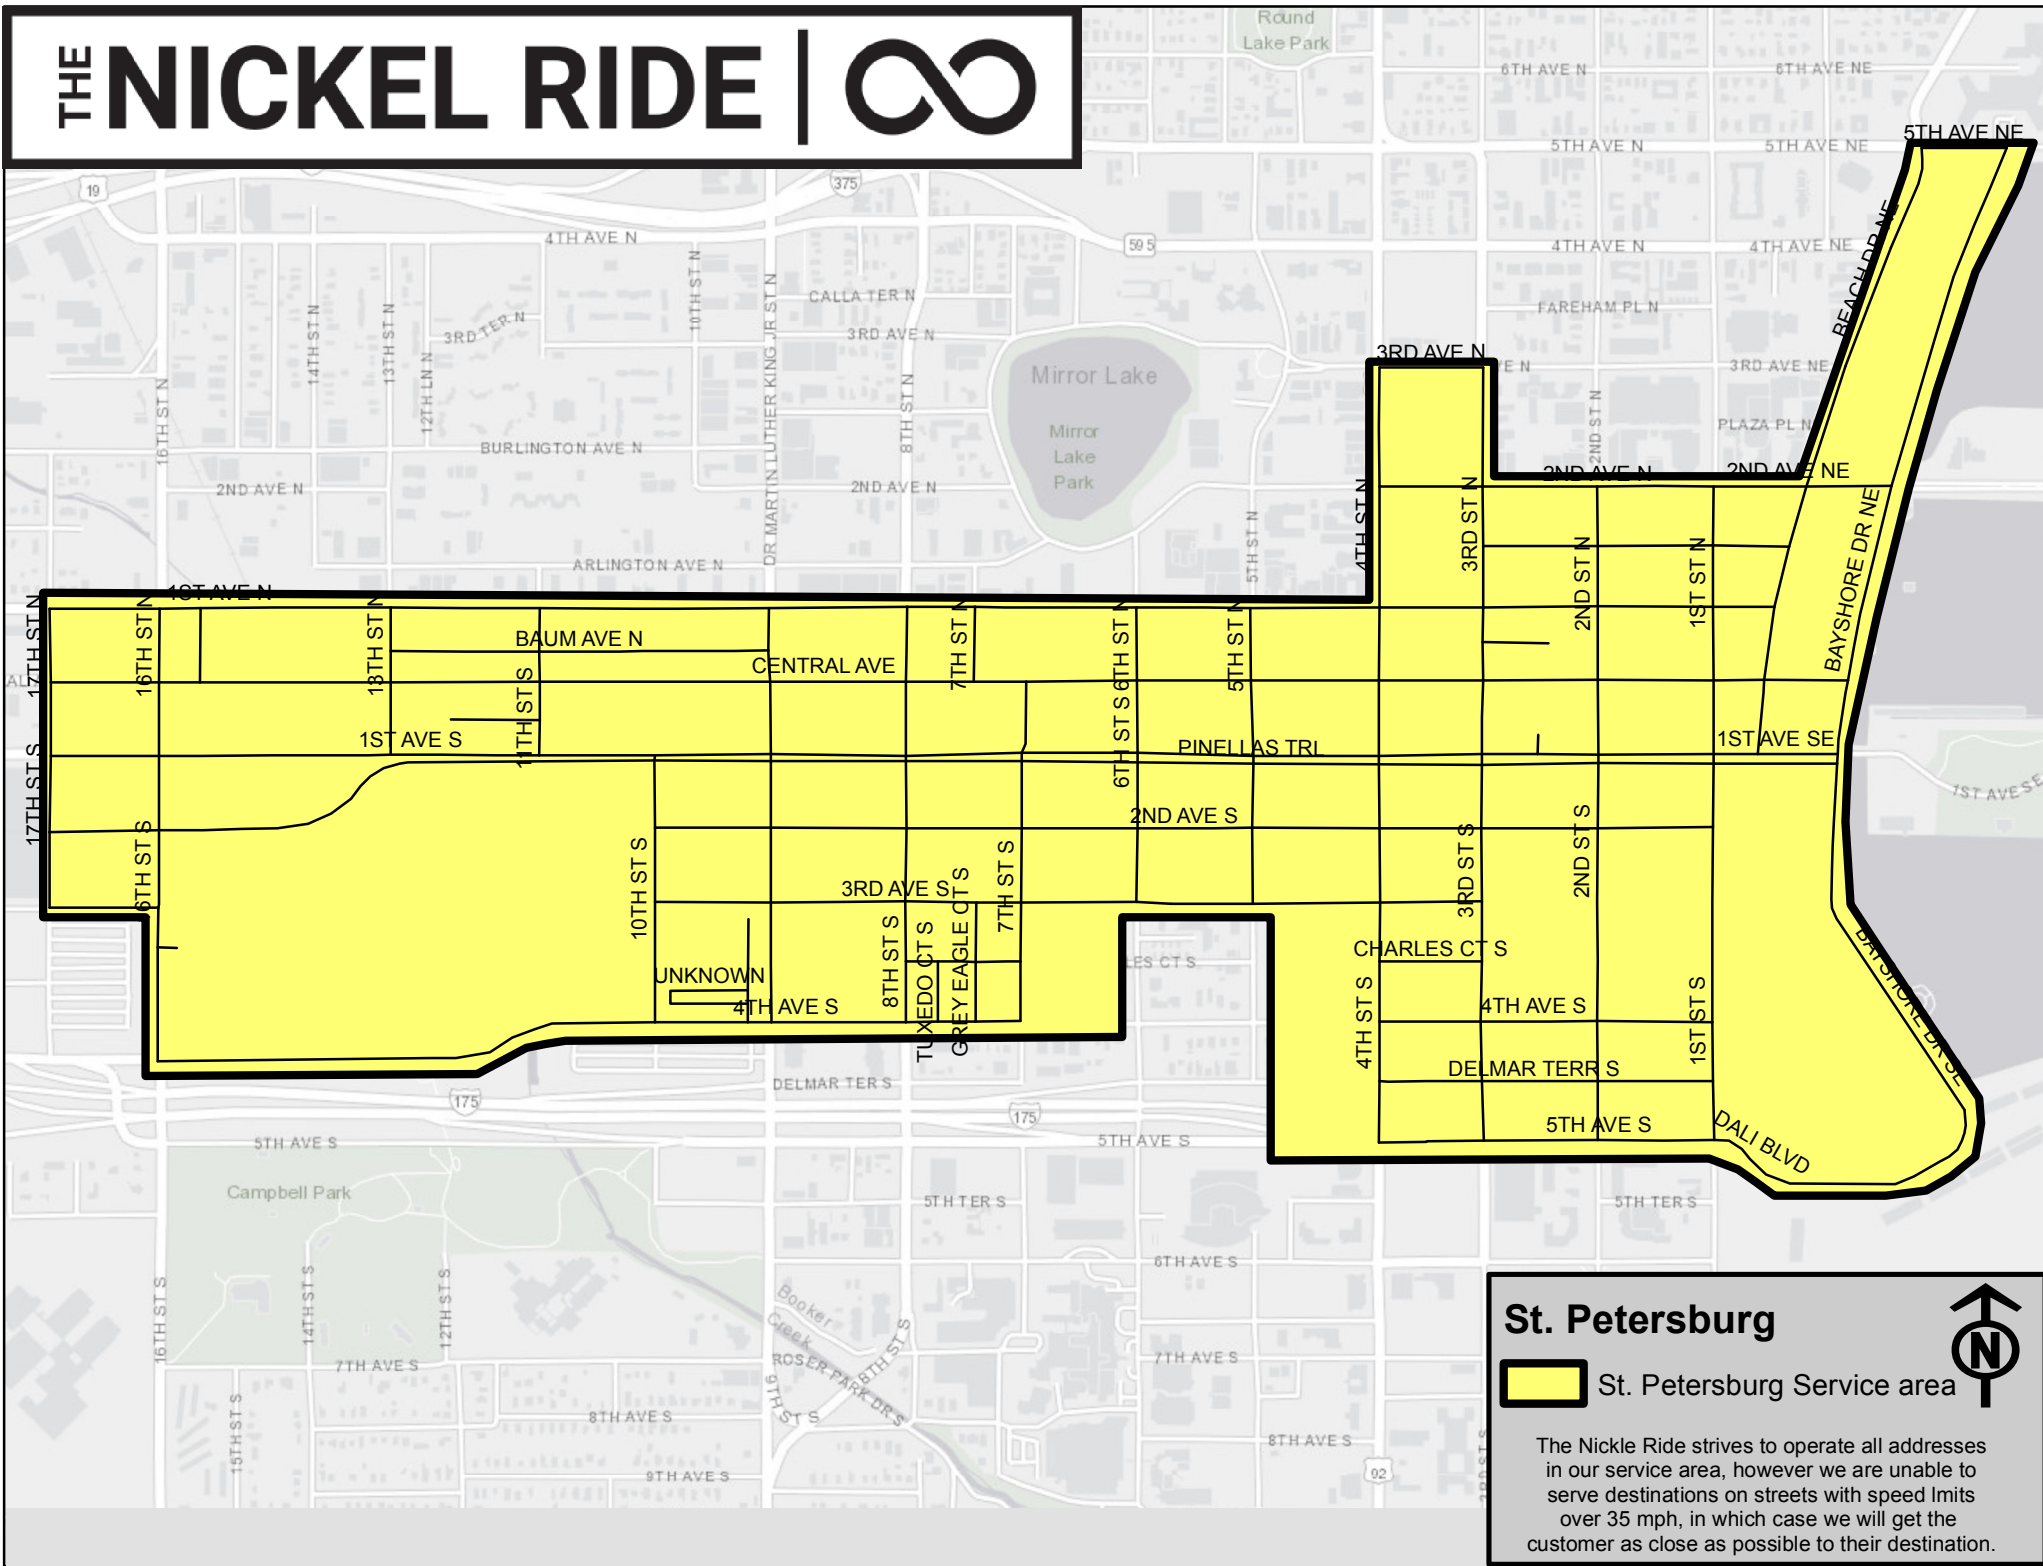

# THE NICKEL RIDE | ∞

## St. Petersburg

 St. Petersburg Service area

The Nickle Ride strives to operate all addresses in our service area, however we are unable to serve destinations on streets with speed limits over 35 mph, in which case we will get the customer as close as possible to their destination.